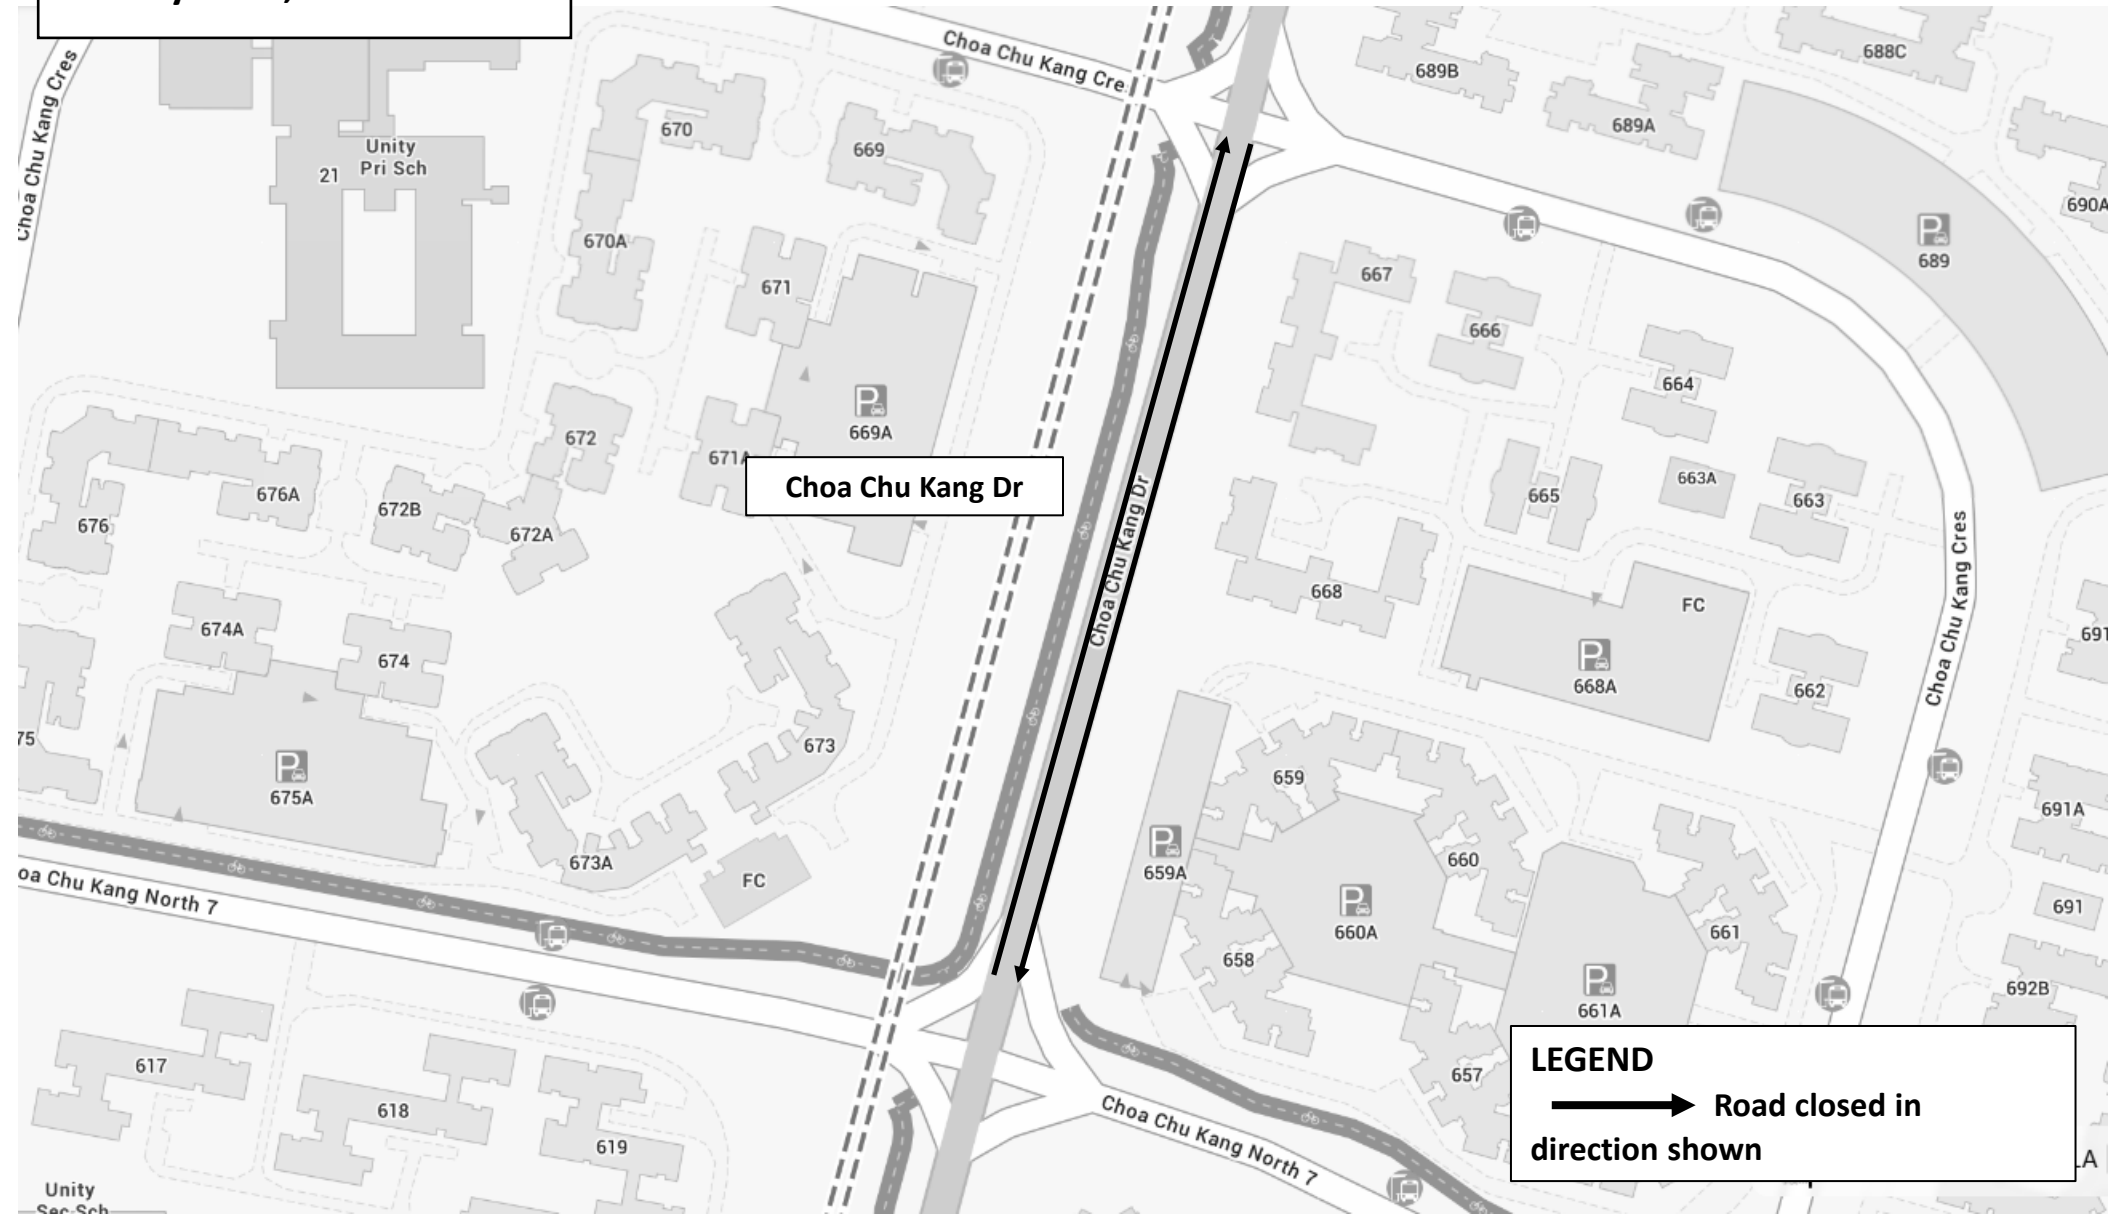

10 May 2026, 7am to 11am

Choa Chu Kang Dr

LEGEND
→ Road closed in direction shown